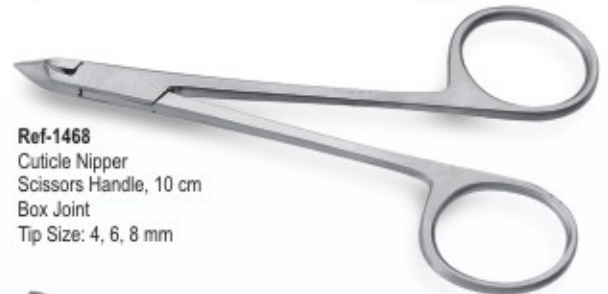

Ref-1460
Professional Cuticle Nipper
double spring, 11cm
Lap Joint
Tip Size: 4, 6, 8 mm

Ref-1461
Professional Cuticle Nipper
Single Spring , 10 cm
Lap Joint
Tip Size: 4, 6, 8, 10 mm

Ref-1467
Professional Cuticle Nipper
Double Spring, 12 cm
Lap Joint
Tip Size: 4, 6, 8 mm

Ref-1462
Professional Cuticle Nipper
Single Spring, 10 cm
Box Joint
Tip Size: 4, 6, 8 mm

Ref-1468
Cuticle Nipper
Scissors Handle, 10 cm
Box Joint
Tip Size: 4, 6, 8 mm

Ref-1463
Professional Cuticle Nipper
Double Spring , 10 cm
Box Joint
Tip Size: 4, 6, 8, 10 mm