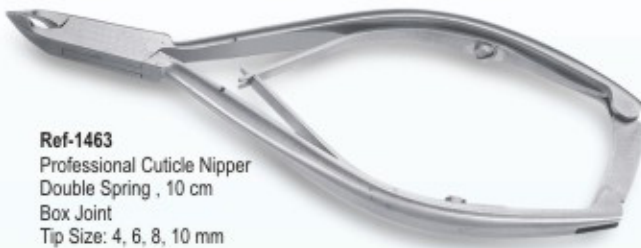

Ref-1462
Professional Cuticle Nipper
Single Spring, 10 cm
Box Joint
Tip Size: 4, 6, 8 mm